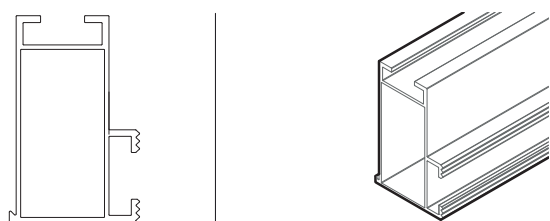

B

VS+ mounting rail 41 x 35

Cover cap for mounting rail 41 x 35

Item number	Colour
R900245	Black
R900246	Blank

VS+ mounting rail 50 x 37

Cover cap for mounting rail 50 x 37

Item number	Colour
R920043	Black
R920044	Blank

VS+ mounting rail 60 x 38

Mounting rail

Item number	Length	Colour
R400523	41x35x 2250 mm	Blank
R400523-B	41x35x 2250 mm	Black
R400524	41x35x 3300 mm	Blank
R400524-B	41x35x 3300 mm	Black
R400525	41x35x 4400 mm	Blank
R400525-B	41x35x 4400 mm	Black
R400513	41x35x 6200 mm	Blank
R400519	Pre-cut part	Blank
R400519		Black

VS+ rail connector 41 x 35 - R400531

VS+ rail connector 50 x 37 - R400532

Item number	Length	Colour
R400527	50x37x 2250 mm	Blank
R400527-B	50x37x 2250 mm	Black
R400528	50x37x 3300 mm	Blank
R400528-B	50x37x 3300 mm	Black
R400529	50x37x 4400 mm	Blank
R400529-B	50x37x 4400 mm	Black
R400506	50x37x 6200 mm	Blank
R400509	Pre-cut part	Blank
R400509-B		Black

VS+ rail connector 60 x 38 - R400533

Item number	Length	Colour
R400535	60x38x 3300 mm	Blank